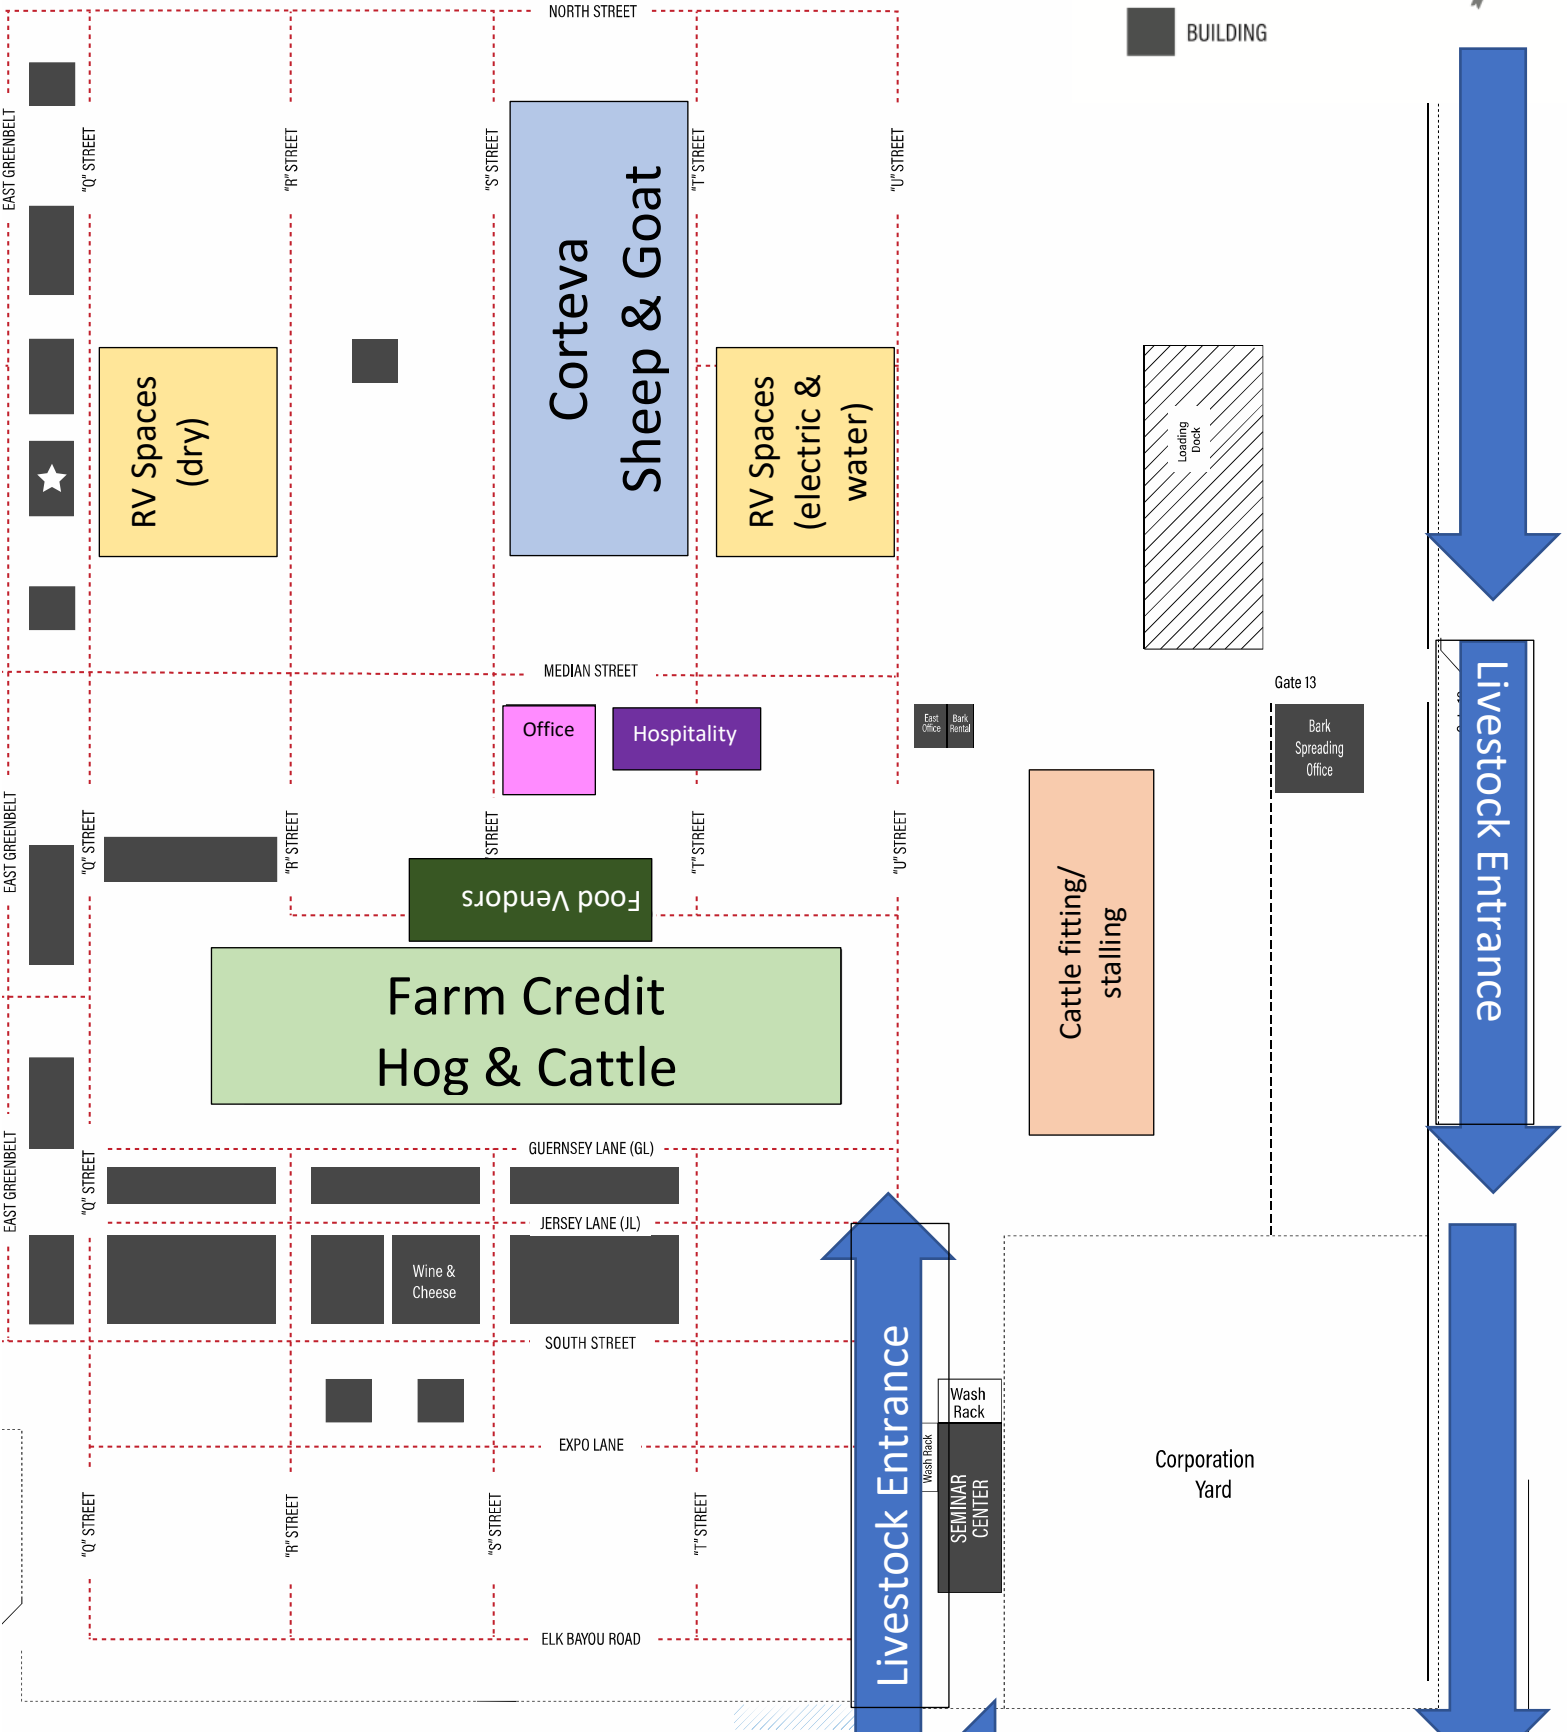

Gate 7

Gate 8

Gate 9

--- FENCE

RESTROOM

BUILDING

Livestock Entrance

Livestock Entrance

Trailer Parking

TURNER DR.

Loading Dock

Gate 13

Bark Spreading Office

East Office
Bark Rental

Office

Hospitality

Food Vendors

Farm Credit
Hog & Cattle

Cattle fitting/
stalling

Wine & Cheese

Wash Rack
SEMINAR CENTER

Corporation Yard

NORTH STREET

MEDIAN STREET

GUERNSEY LANE (GL)

JERSEY LANE (JL)

SOUTH STREET

EXPO LANE

ELK BAYOU ROAD

"Q" STREET

"R" STREET

"S" STREET